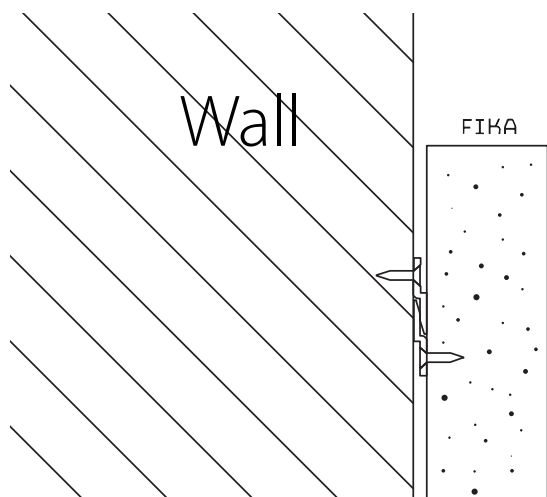

FIKA DART

Easy to install with
aluminium Z channel